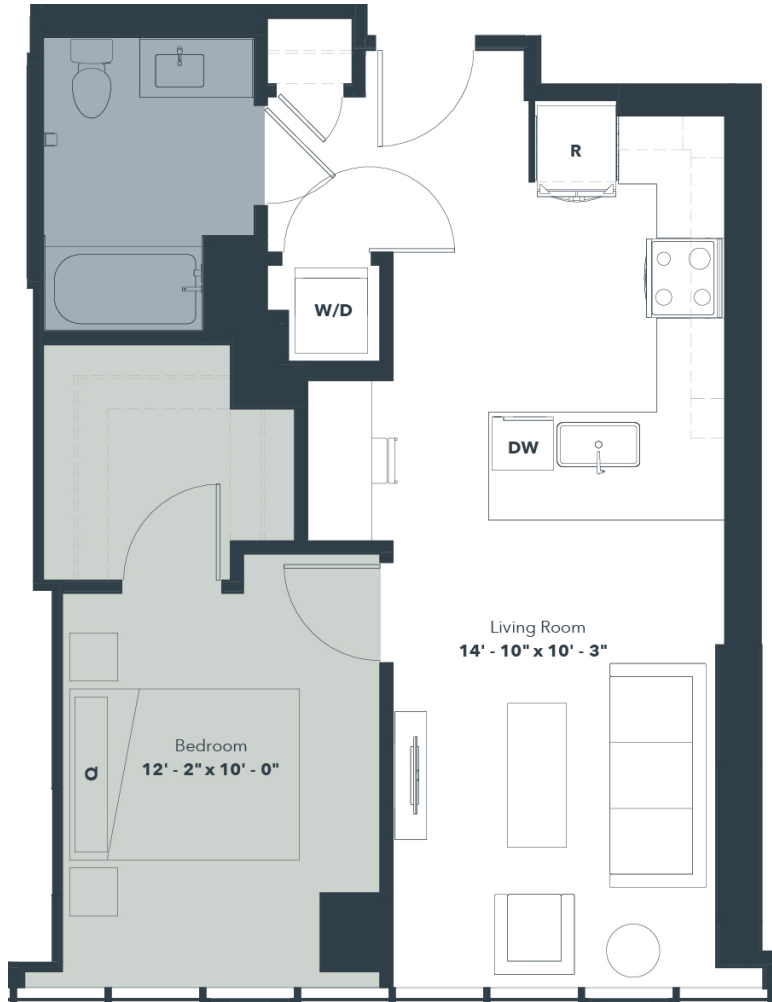

A1

1 BED / 1 BATH

662

SQ. FT.

ARTISAN

10600 Chester Avenue | Cleveland, OH 44106

www.liveartisanuc.com

Floor plans are artist's rendering. All dimensions are approximate. Actual product and specifications may vary in dimension or detail. Not all features are available in every apartment. Prices and special offers valid for new residents only. Pricing and availability subject to change at any time. Please see a representative for details.