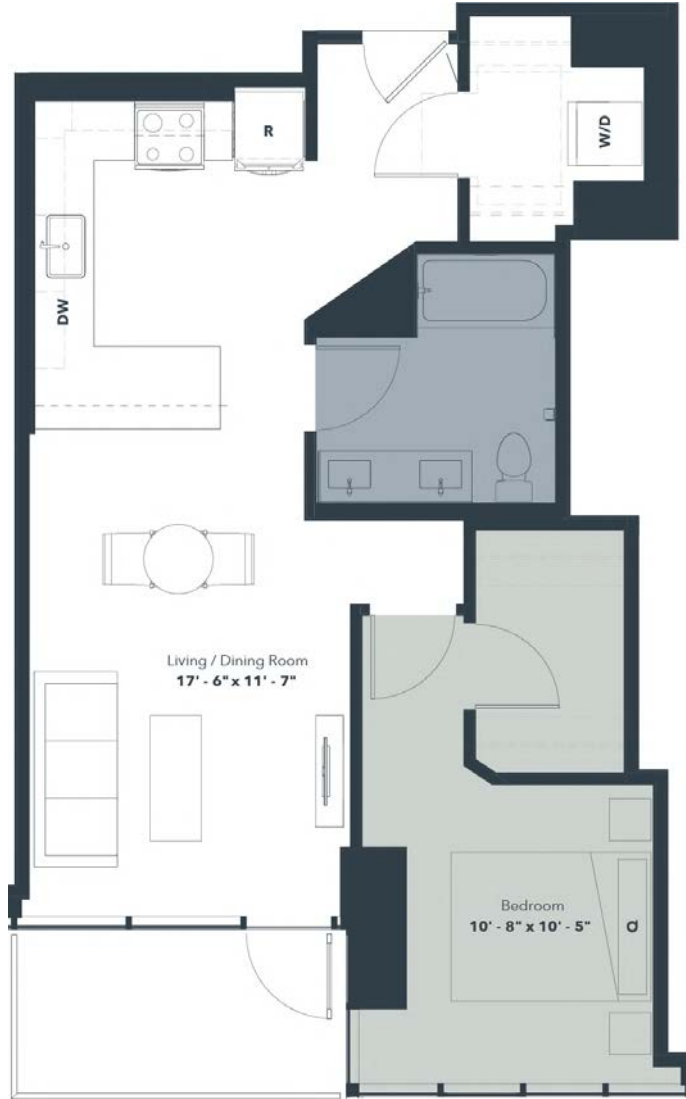

A6

1 BED / 1 BATH

753

SQ. FT.

ARTISAN

10600 Chester Avenue | Cleveland, OH 44106

www.liveartisanuc.com

Floor plans are artist's rendering. All dimensions are approximate. Actual product and specifications may vary in dimension or detail. Not all features are available in every apartment. Prices and special offers valid for new residents only. Pricing and availability subject to change at any time. Please see a representative for details.