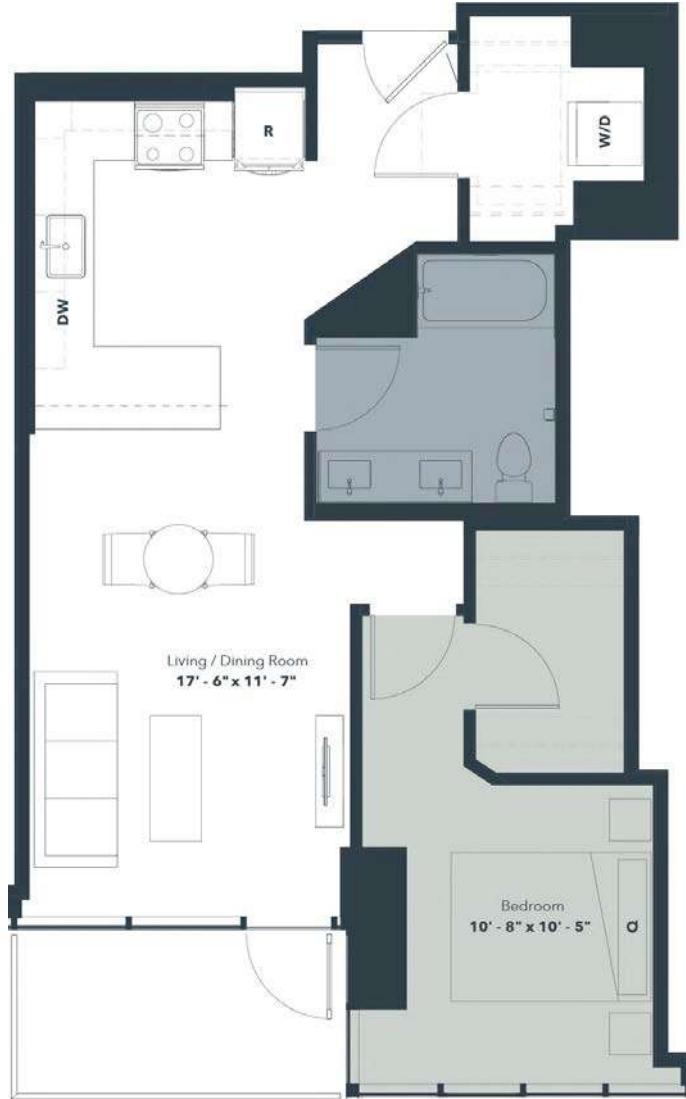

# A6

1 BED / 1 BATH

# 753

SQ. FT.

<h1>ARTISAN</h1>	10600 Chester Avenue   Cleveland, OH 44106
	<a href="http://www.liveartisanuc.com">www.liveartisanuc.com</a>

Floorplans are artist's rendering. All dimensions are approximate. Actual product and specifications may vary in dimension or detail. Not all features are available in every apartment. Prices and availability are subject to change. Please see a representative for details. Prices and special offers valid for new residents only. Pricing and availability subject to change at any time.