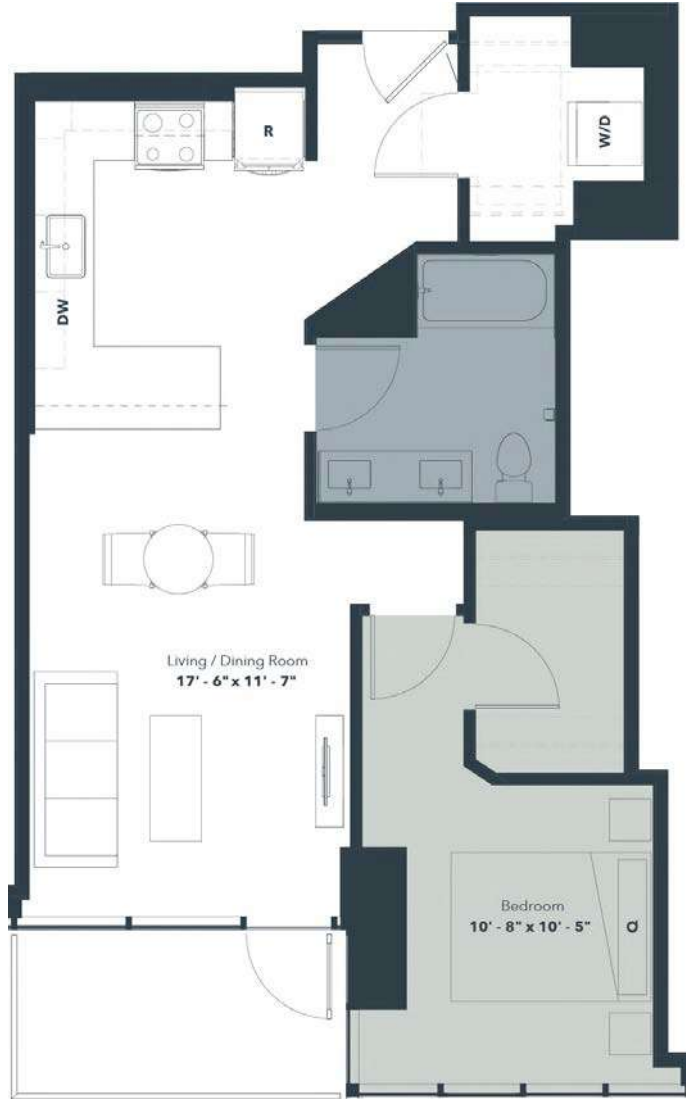

# A6

1 BED / 1 BATH

# 753

SQ. FT.

|                  |  |
|------------------|--|
| <h1>ARTISAN</h1> | 10600 Chester Avenue   Cleveland, OH 44106                       |
|                  | <a href="http://www.liveartisanuc.com">www.liveartisanuc.com</a> |

Floorplans are artist's rendering. All dimensions are approximate. Actual product and specifications may vary in dimension or detail. Not all features are available in every apartment. Prices and availability are subject to change. Please see a representative for details. Prices and special offers valid for new residents only. Pricing and availability subject to change at any time.