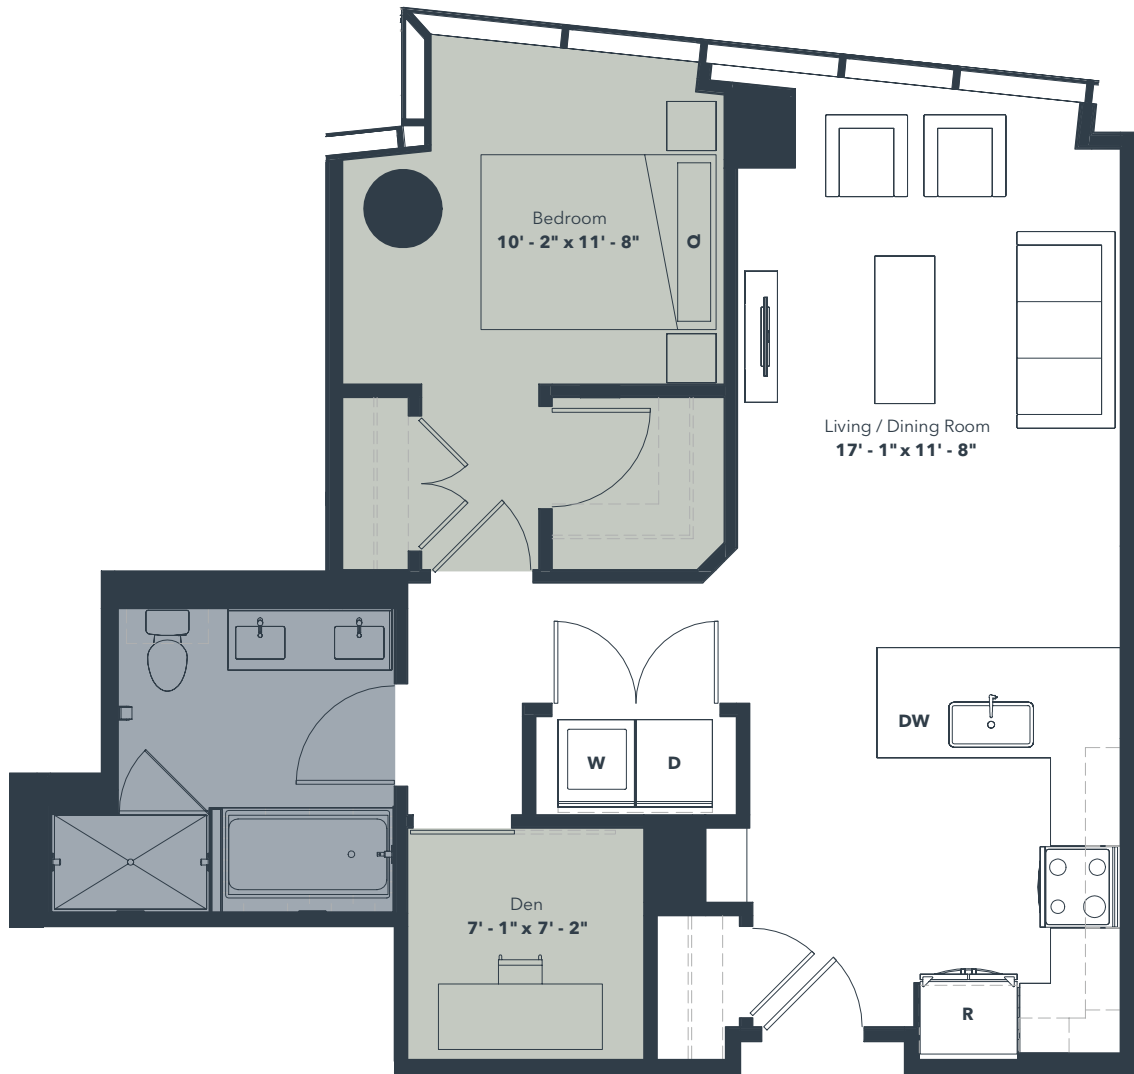

CL1

1 BED / 1 BATH

820

SQ. FT.

ARTISAN

10600 Chester Avenue | Cleveland, OH 44106

www.liveartisanuc.com

Floor plans are artist's rendering. All dimensions are approximate. Actual product and specifications may vary in dimension or detail. Not all features are available in every apartment. Prices and special offers valid for new residents only. Pricing and availability subject to change at any time. Please see a representative for details.