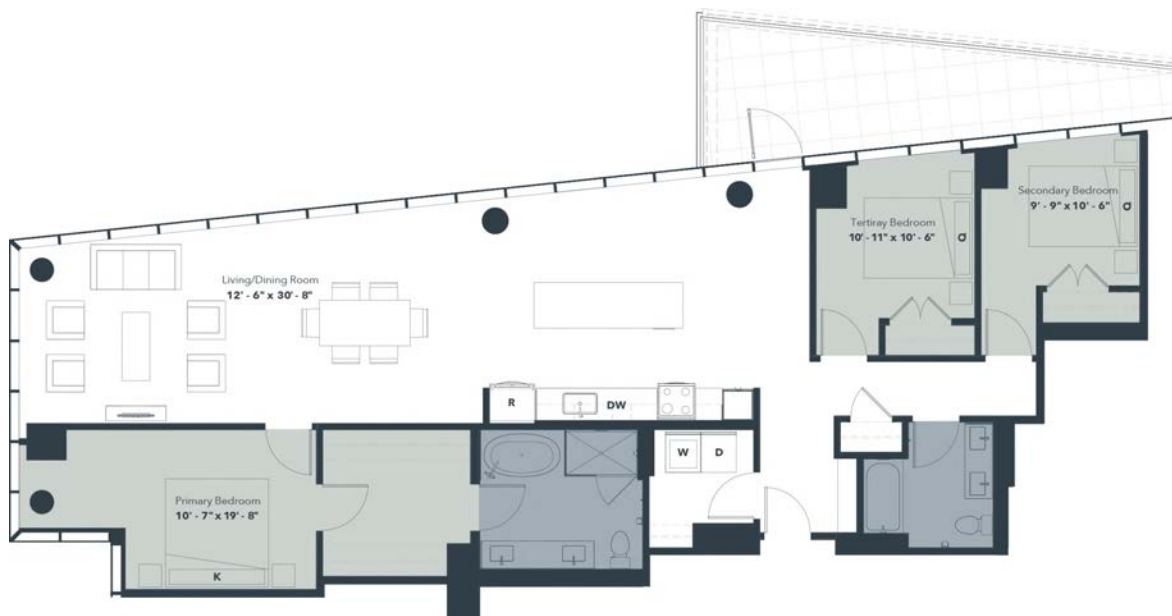

CL10

3 BED / 2 BATH

1798

SQ. FT.

ARTISAN

10600 Chester Avenue | Cleveland, OH 44106

www.liveartisanuc.com

Floor plans are artist's rendering. All dimensions are approximate. Actual product and specifications may vary in dimension or detail. Not all features are available in every apartment. Prices and special offers valid for new residents only. Pricing and availability subject to change at any time. Please see a representative for details.