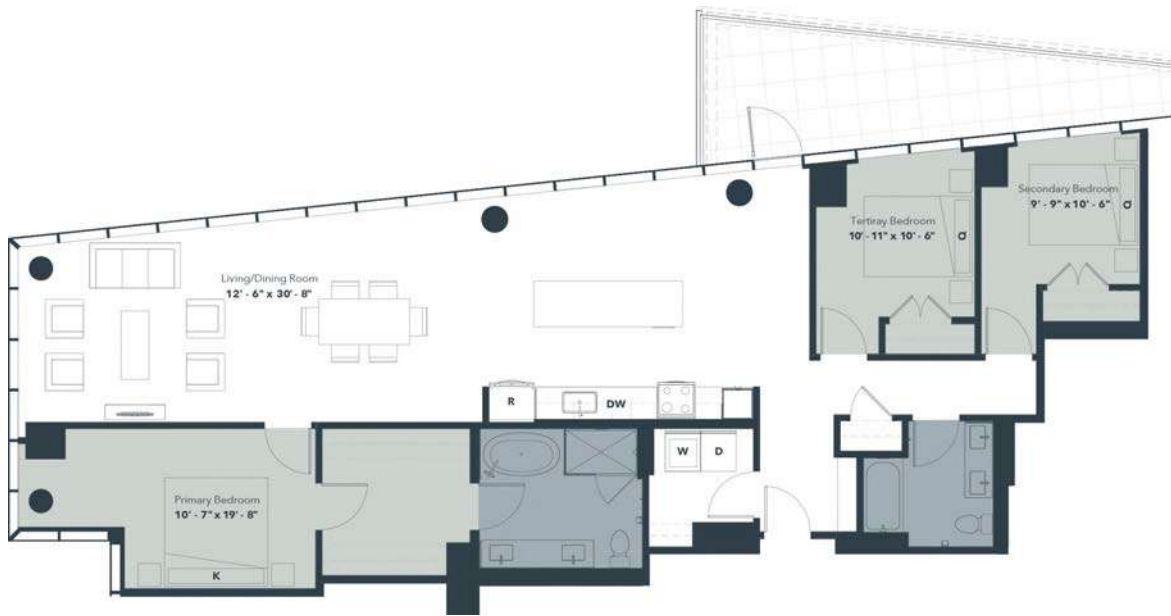

CL10

3 BED / 2 BATH

1798

SQ. FT.

ARTISAN	10600 Chester Avenue Cleveland, OH 44106
	www.liveartisanuc.com

Floorplans are artist's rendering. All dimensions are approximate. Actual product and specifications may vary in dimension or detail. Not all features are available in every apartment. Prices and availability are subject to change. Please see a representative for details. Prices and special offers valid for new residents only. Pricing and availability subject to change at any time.