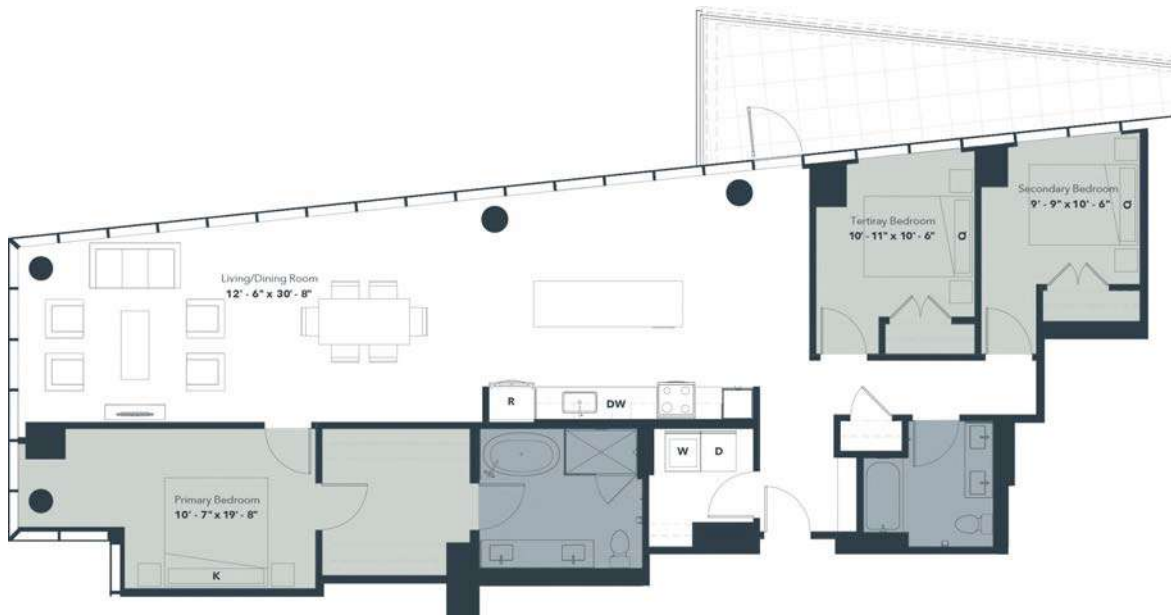

CL10

3 BED / 2 BATH

1798

SQ. FT.

ARTISAN

10600 Chester Avenue | Cleveland, OH 44106

www.liveartisanuc.com

Floorplans are artist's rendering. All dimensions are approximate. Actual product and specifications may vary in dimension or detail. Not all features are available in every apartment. Prices and availability are subject to change. Please see a representative for details. Prices and special offers valid for new residents only. Pricing and availability subject to change at any time.