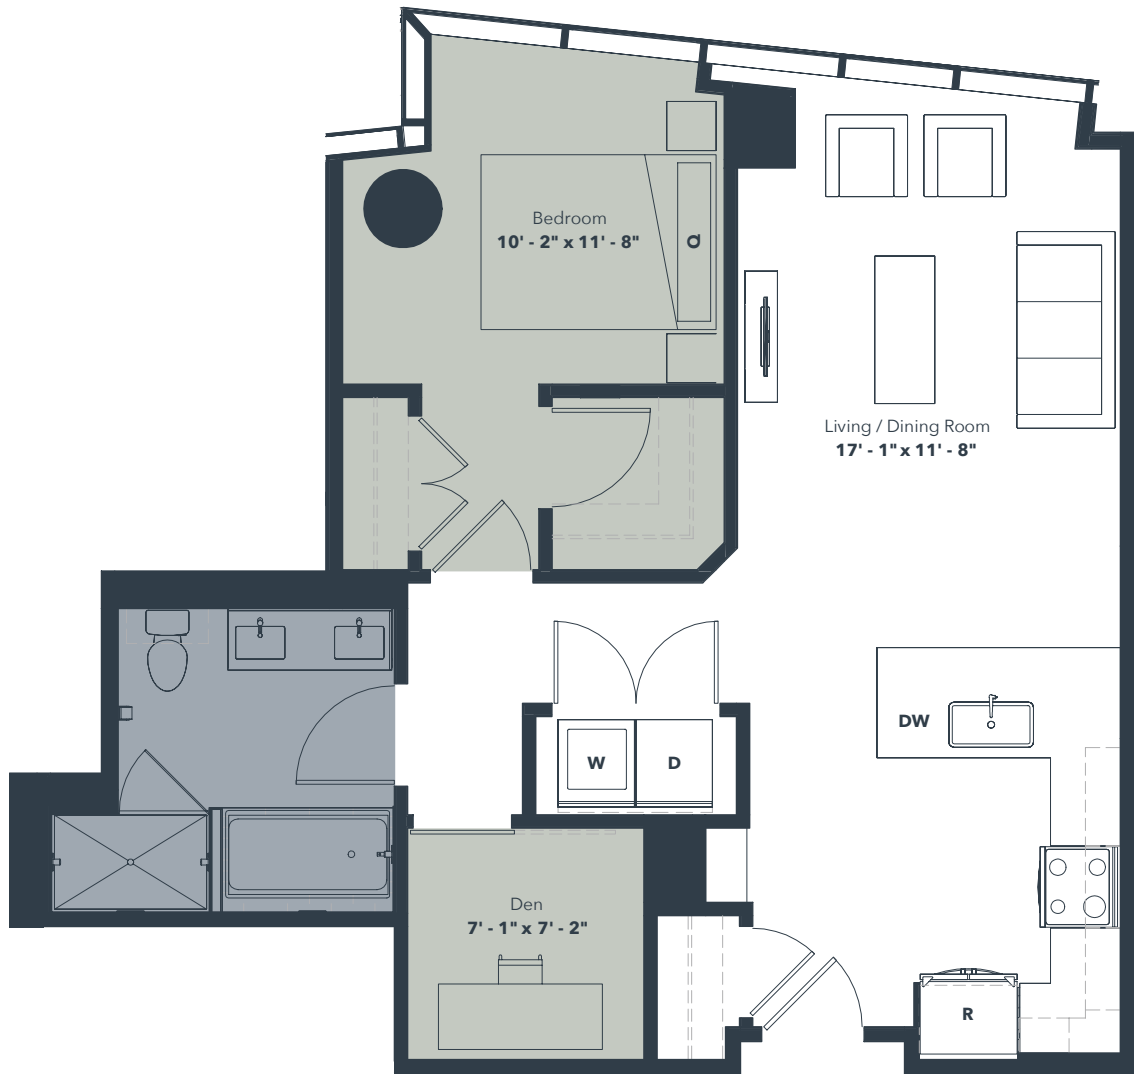

CL1

1 BED / 1 BATH

820

SQ. FT.

ARTISAN

10600 Chester Avenue | Cleveland, OH 44106

www.liveartisanuc.com

Floorplans are artist's rendering. All dimensions are approximate. Actual product and specifications may vary in dimension or detail. Not all features are available in every apartment. Prices and availability are subject to change. Please see a representative for details. Prices and special offers valid for new residents only. Pricing and availability subject to change at any time.