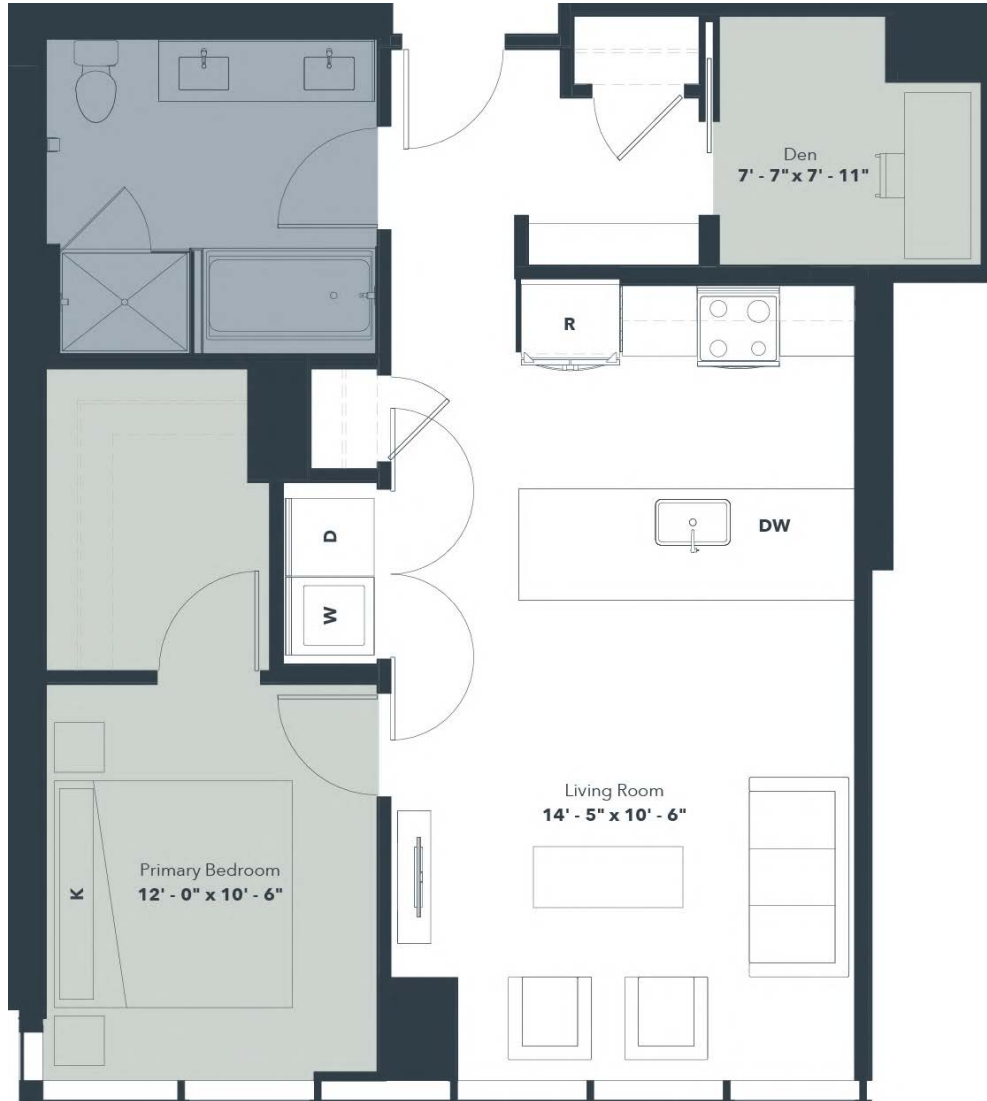

CL2

1 BED / 1 BATH

885

SQ. FT.

ARTISAN

10600 Chester Avenue | Cleveland, OH 44106

www.liveartisanuc.com

Floor plans are artist's rendering. All dimensions are approximate. Actual product and specifications may vary in dimension or detail. Not all features are available in every apartment. Prices and special offers valid for new residents only. Pricing and availability subject to change at any time. Please see a representative for details.