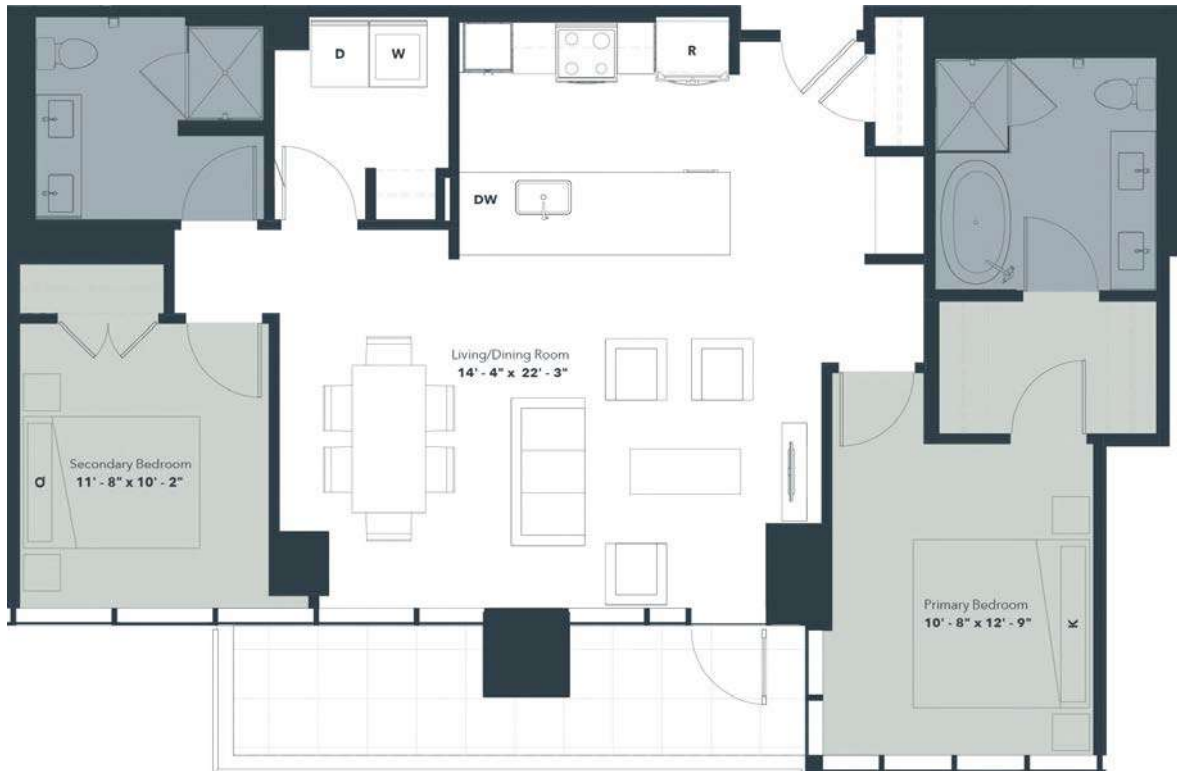

CL4

2 BED / 2 BATH

1223

SQ. FT.

ARTISAN

10600 Chester Avenue | Cleveland, OH 44106

www.liveartisanuc.com

Floorplans are artist's rendering. All dimensions are approximate. Actual product and specifications may vary in dimension or detail. Not all features are available in every apartment. Prices and availability are subject to change. Please see a representative for details. Prices and special offers valid for new residents only. Pricing and availability subject to change at any time.