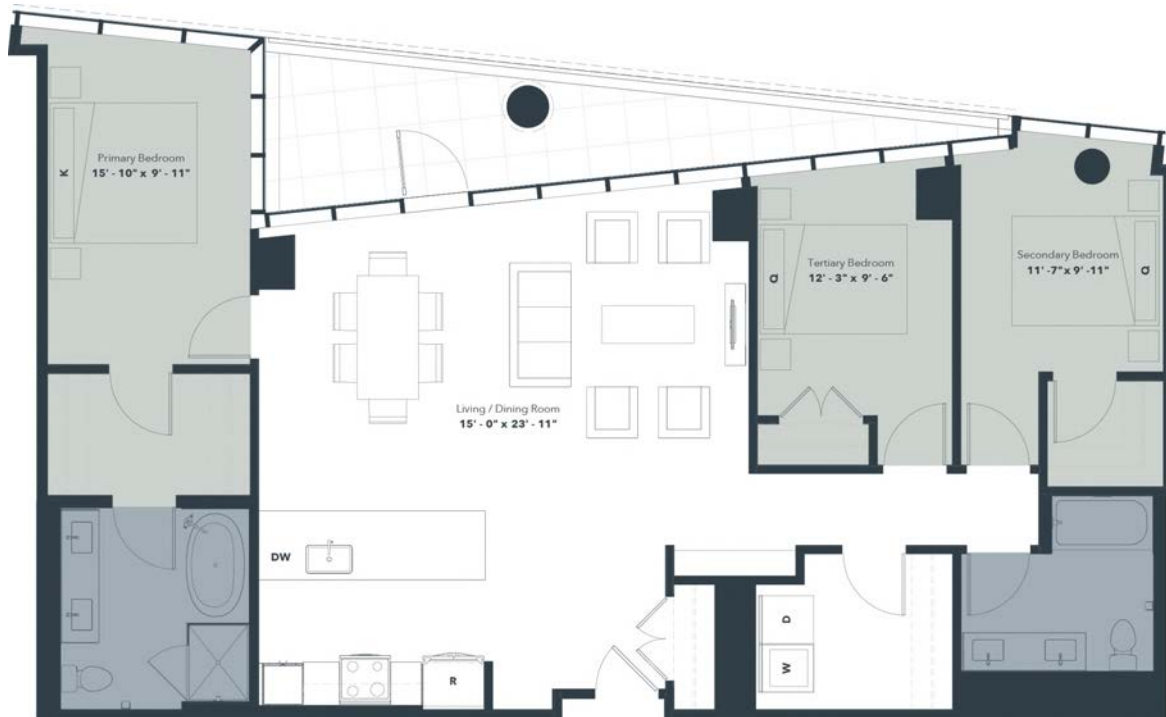

CL6

3 BED / 2 BATH

1529

SQ. FT.

ARTISAN

10600 Chester Avenue | Cleveland, OH 44106

www.liveartisanuc.com

Floor plans are artist's rendering. All dimensions are approximate. Actual product and specifications may vary in dimension or detail. Not all features are available in every apartment. Prices and special offers valid for new residents only. Pricing and availability subject to change at any time. Please see a representative for details.