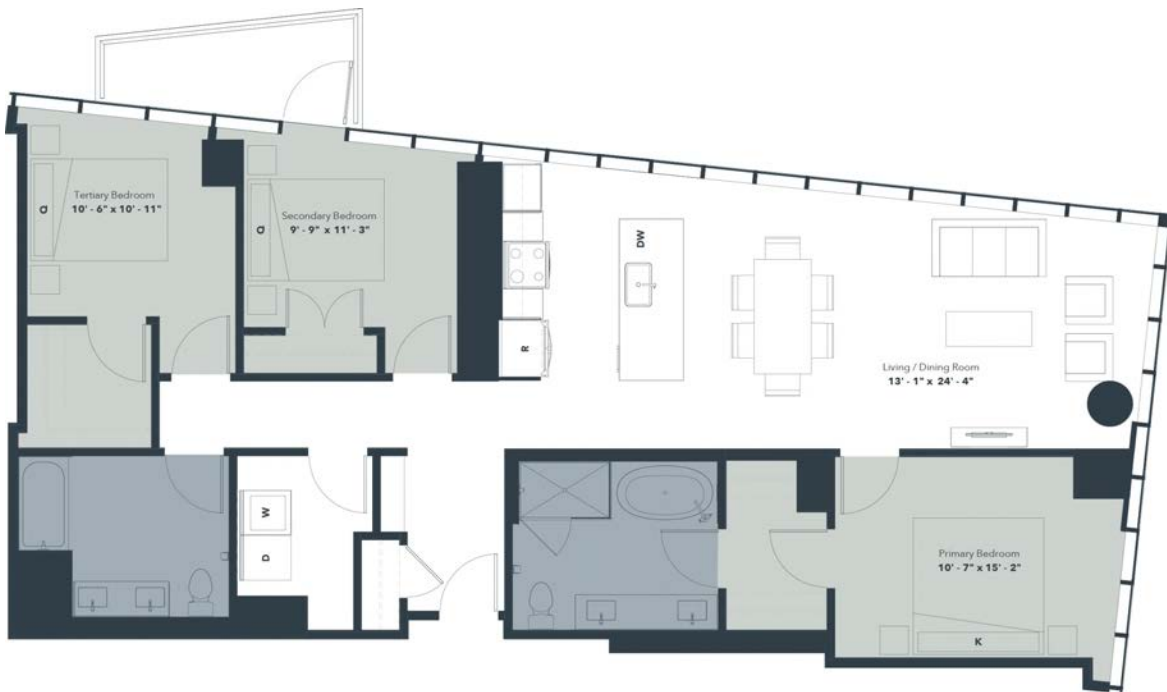

# CL7

3 BED / 2 BATH

# 1541

SQ. FT.

## ARTISAN

10600 Chester Avenue | Cleveland, OH 44106

[www.liveartisanuc.com](http://www.liveartisanuc.com)

Floor plans are artist's rendering. All dimensions are approximate. Actual product and specifications may vary in dimension or detail. Not all features are available in every apartment. Prices and special offers valid for new residents only. Pricing and availability subject to change at any time. Please see a representative for details.