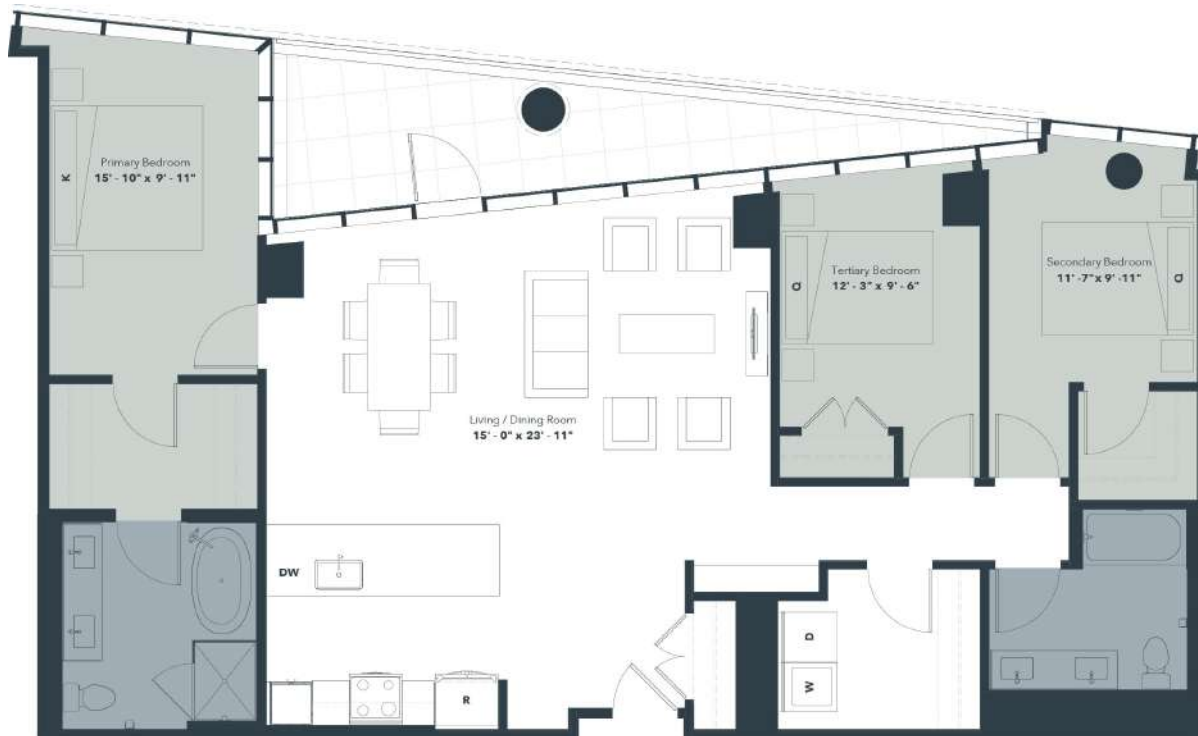

CL7

3 BED / 2 BATH

1541

SQ. FT.

ARTISAN

10600 Chester Avenue | Cleveland, OH 44106

www.liveartisanuc.com

Floorplans are artist's rendering. All dimensions are approximate. Actual product and specifications may vary in dimension or detail. Not all features are available in every apartment. Prices and availability are subject to change. Please see a representative for details. Prices and special offers valid for new residents only. Pricing and availability subject to change at any time.