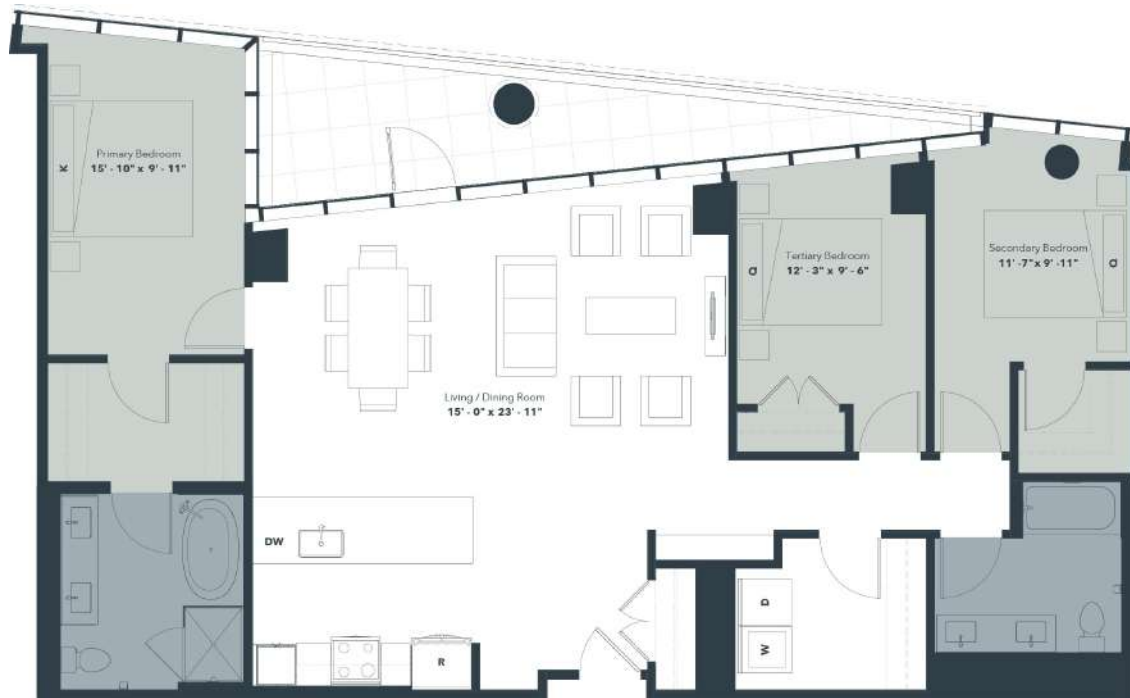

CL7

3 BED / 2 BATH

1541

SQ. FT.

ARTISAN

10600 Chester Avenue | Cleveland, OH 44106

www.liveartisanuc.com

Floorplans are artist's rendering. All dimensions are approximate. Actual product and specifications may vary in dimension or detail. Not all features are available in every apartment. Prices and availability are subject to change. Please see a representative for details. Prices and special offers valid for new residents only. Pricing and availability subject to change at any time.