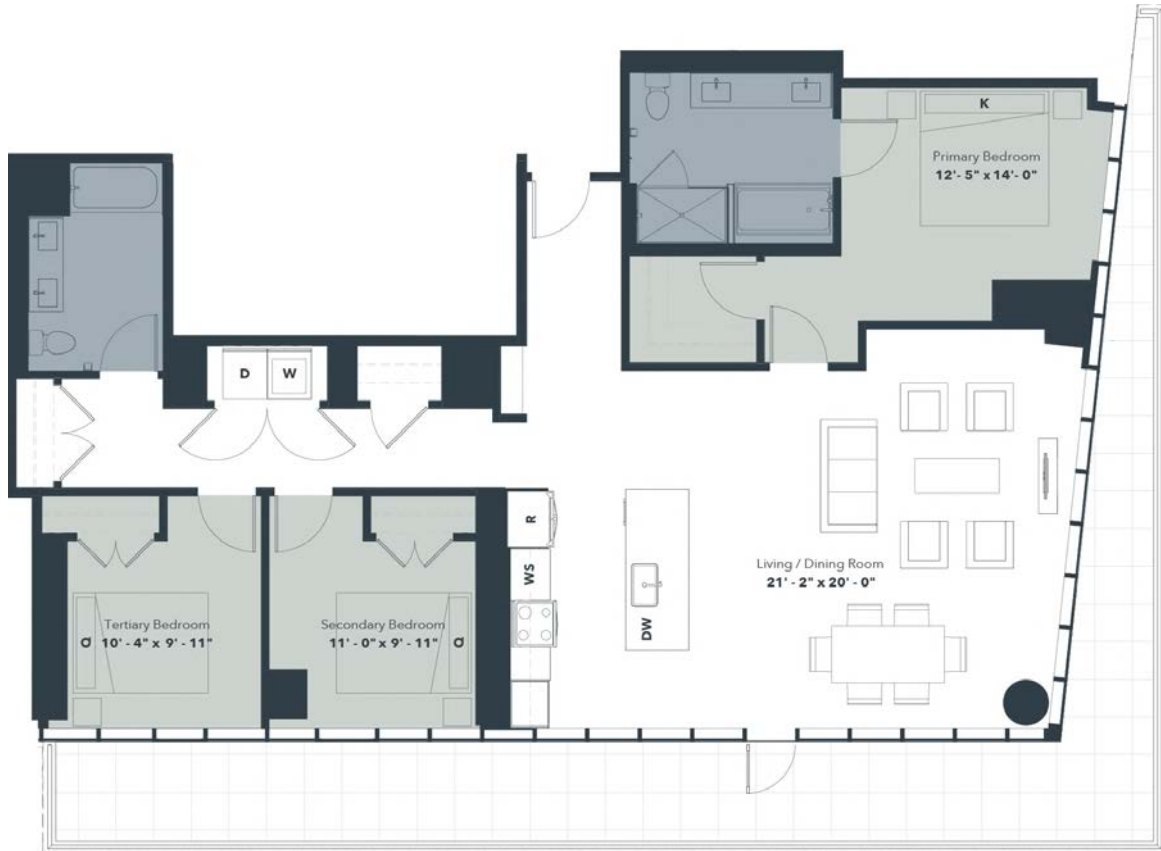

CL8

3 BED / 2 BATH

1689

SQ. FT.

ARTISAN

10600 Chester Avenue | Cleveland, OH 44106

www.liveartisanuc.com

Floor plans are artist's rendering. All dimensions are approximate. Actual product and specifications may vary in dimension or detail. Not all features are available in every apartment. Prices and special offers valid for new residents only. Pricing and availability subject to change at any time. Please see a representative for details.