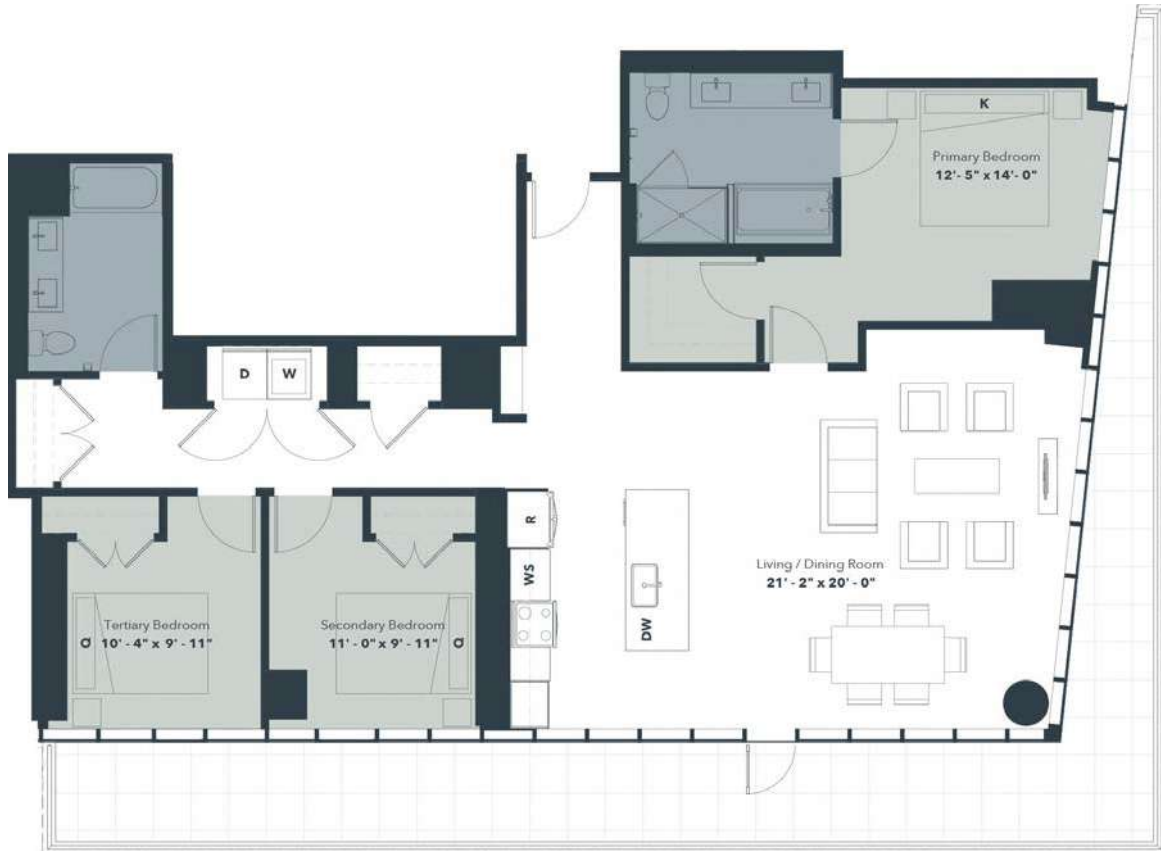

CL8

3 BED / 2 BATH

1689

SQ. FT.

ARTISAN

10600 Chester Avenue | Cleveland, OH 44106

www.liveartisanuc.com

Floorplans are artist's rendering. All dimensions are approximate. Actual product and specifications may vary in dimension or detail. Not all features are available in every apartment. Prices and availability are subject to change. Please see a representative for details. Prices and special offers valid for new residents only. Pricing and availability subject to change at any time.