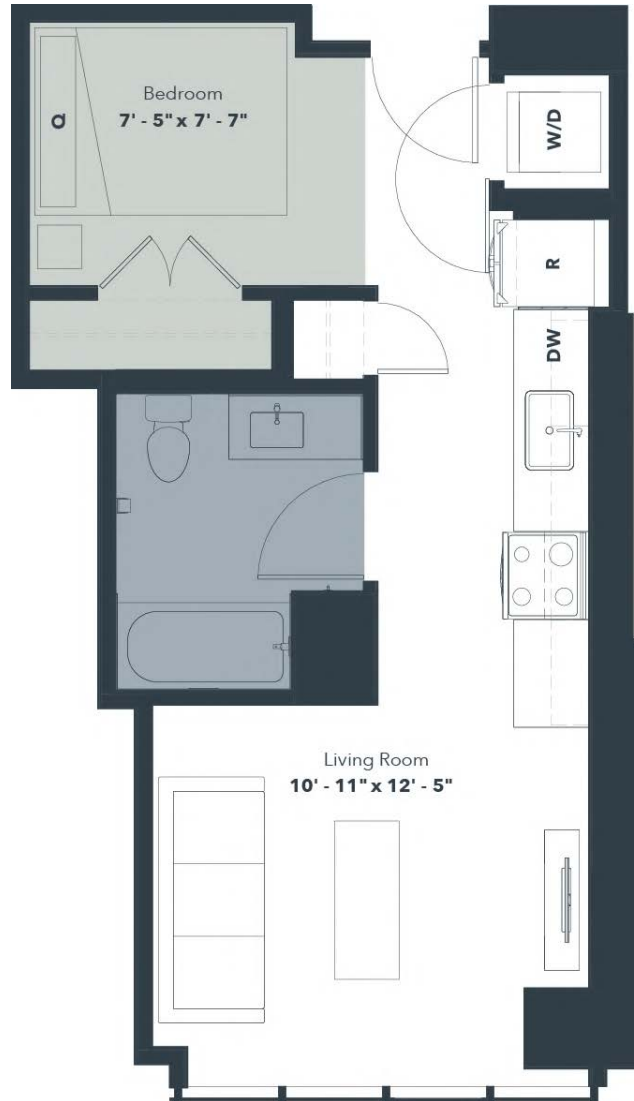

S1

STUDIO / 1 BATH

459

SQ. FT.

ARTISAN

10600 Chester Avenue | Cleveland, OH 44106

www.liveartisanuc.com

Floor plans are artist's rendering. All dimensions are approximate. Actual product and specifications may vary in dimension or detail. Not all features are available in every apartment. Prices and special offers valid for new residents only. Pricing and availability subject to change at any time. Please see a representative for details.